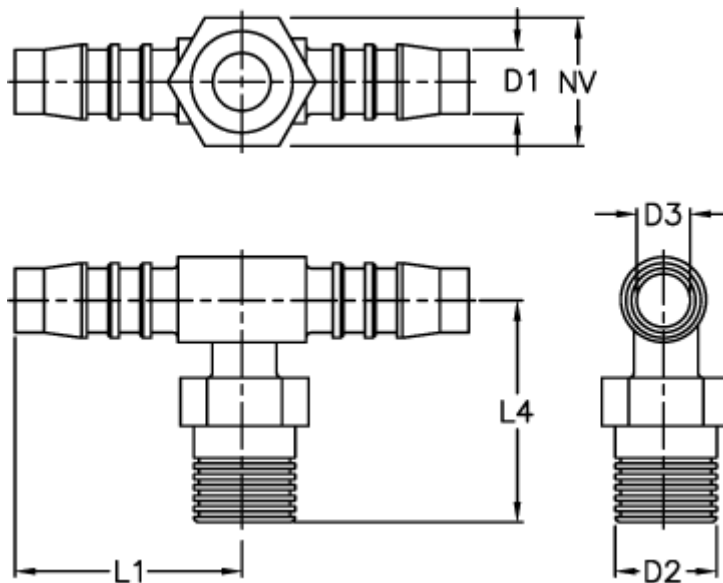

Article number: 027208910006

Description: Norma hose coupling TES 6 / R1/8

Measures

D1 = 6
D2 = R1/8
D3 = 4.0
L1 = 28.5
L4 = 21.0
NV = 10